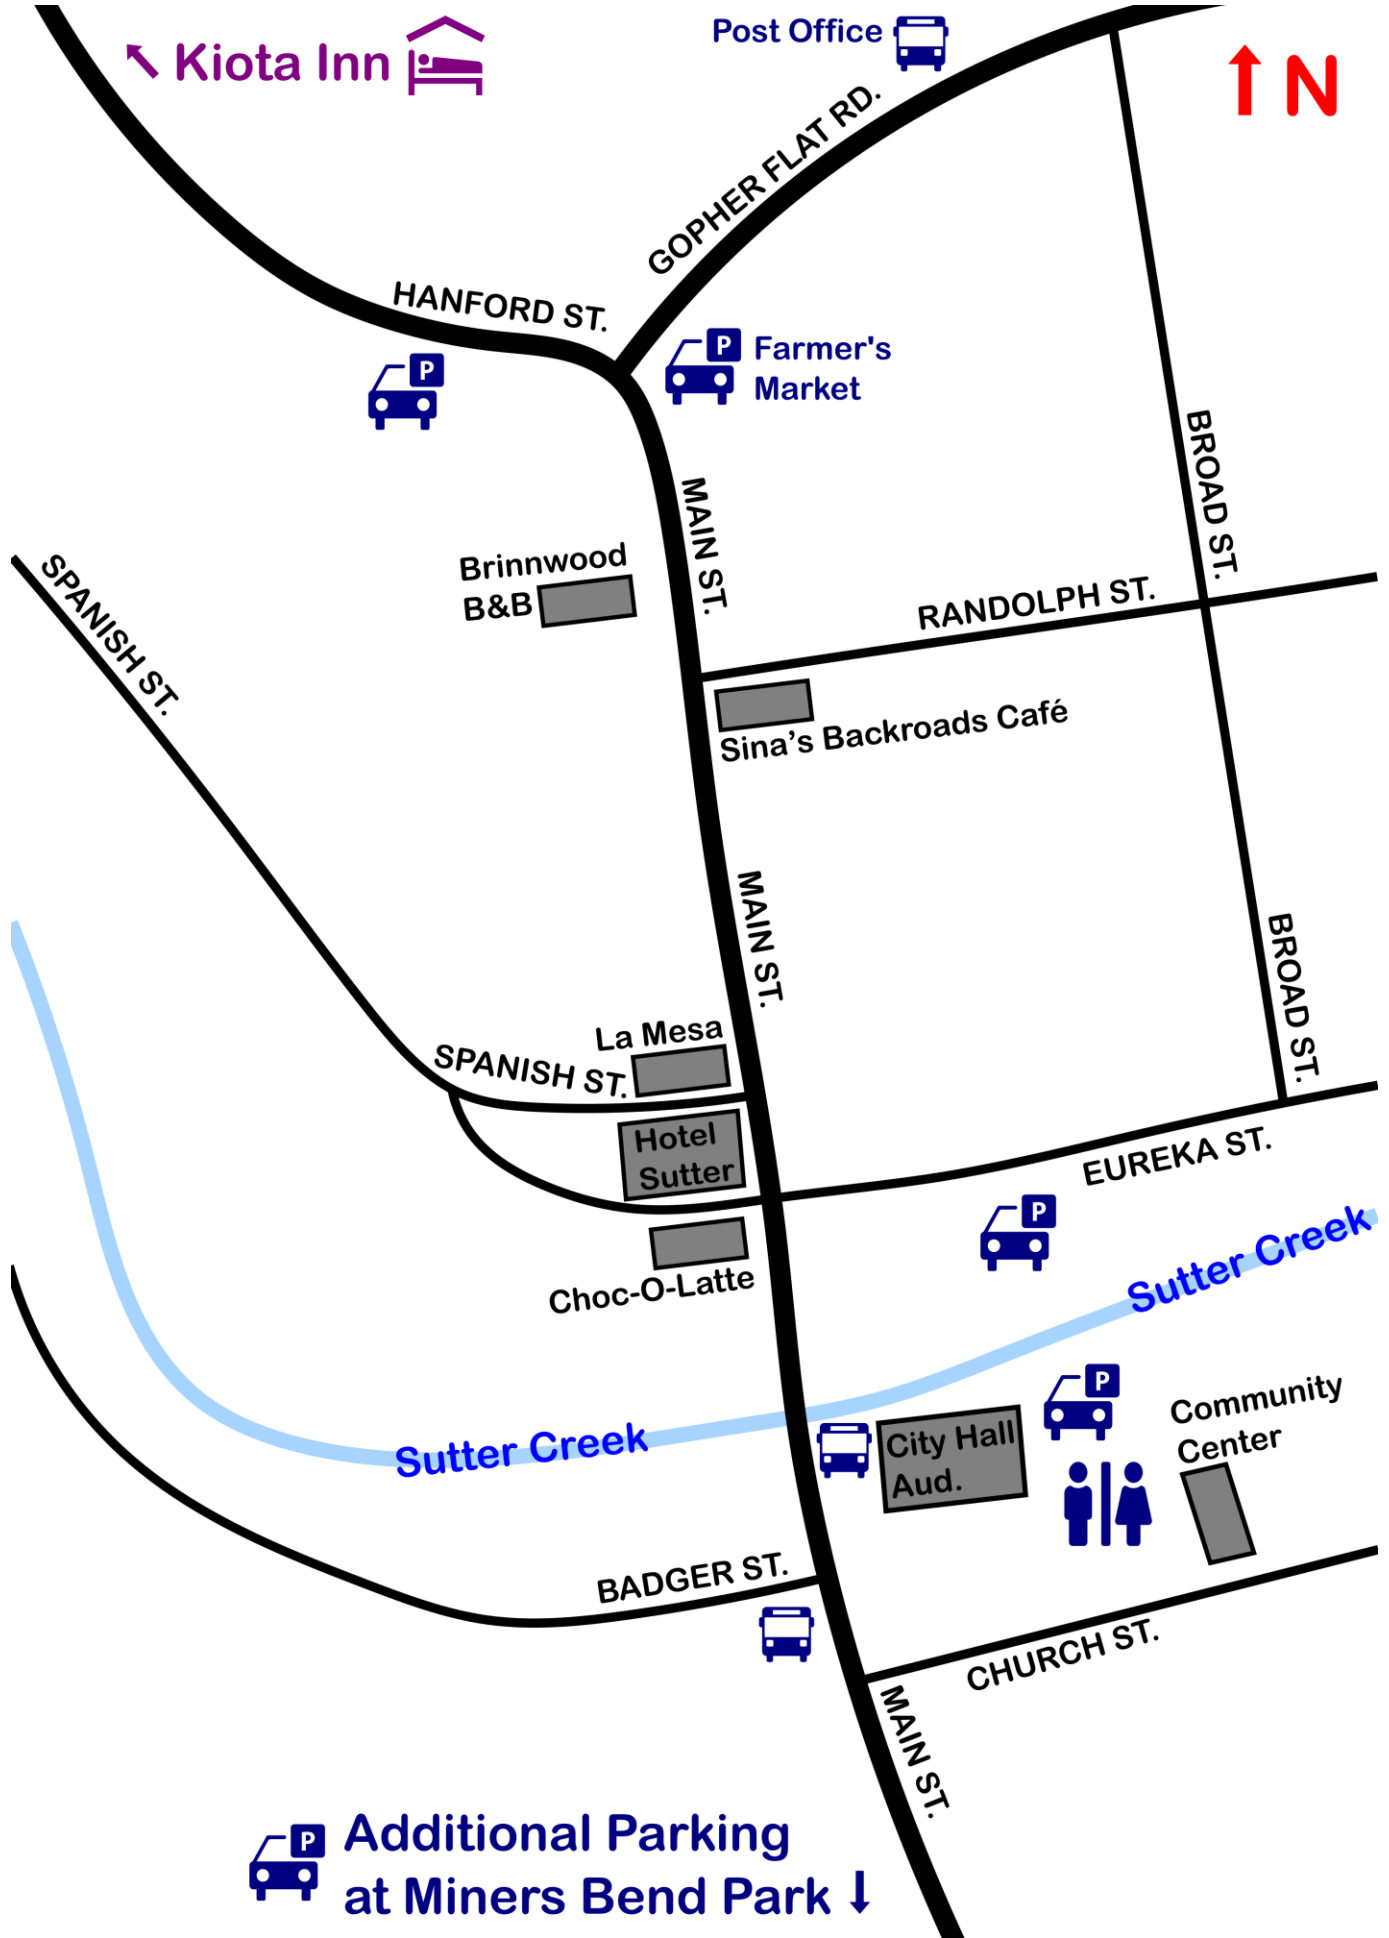

Sutter Creek Downtown Ragtime Venues Map

 Additional Parking
at Miners Bend Park ↓